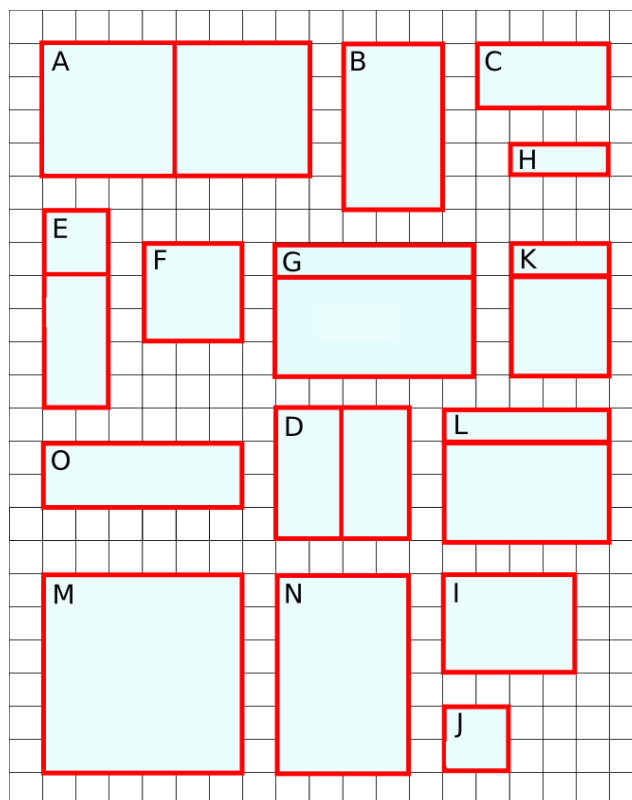

Warmsnug calculate the prices of their windows according to the area of glass used and the length of frame needed.

Can you work out how Warmsnug arrived at the prices of the windows in each of the models below?

For each model, which window has been given an incorrect price?

	Standard	Regular	Superior	Deluxe
A	£440	£460	£1,040	£1,220
B	£235	£230	£545	£615
C	£160	£140	£360	£380
D	£280	£260	£640	£700
E	£315	£210	£540	£570
F	£165	£150	£375	£405
G	£380	£370	£880	£990
H	£95	£145	£205	£195
I	£200	£190	£460	£510
J	£100	£80	£220	£220
K	£230	£205	£520	£555
L	£330	£315	£760	£845
M	£420	£480	£1,095	£1,260
N	£320	£340	£760	£900
O	£220	£200	£500	£615